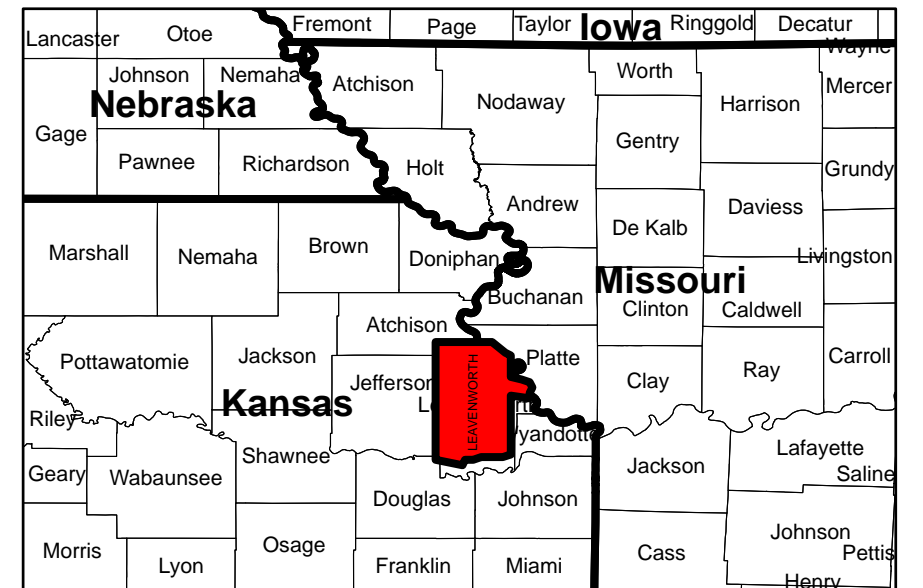

A B C D E F G H I J K L M N O P Q R S T

# LEAVENWORTH COUNTY KANSAS

## SENATE DISTRICTS

OLD DISTRICT LINE

2012

**LEGEND**

**STATE SENATE DISTRICT**

- 3rd District
- 5th District

THIS MAP IS PROJECTED IN REAL WORLD COORDINATES. HOWEVER IT IS NOT INTENDED FOR LEGAL PURPOSES. ACCURACY IS NOT GUARANTEED.