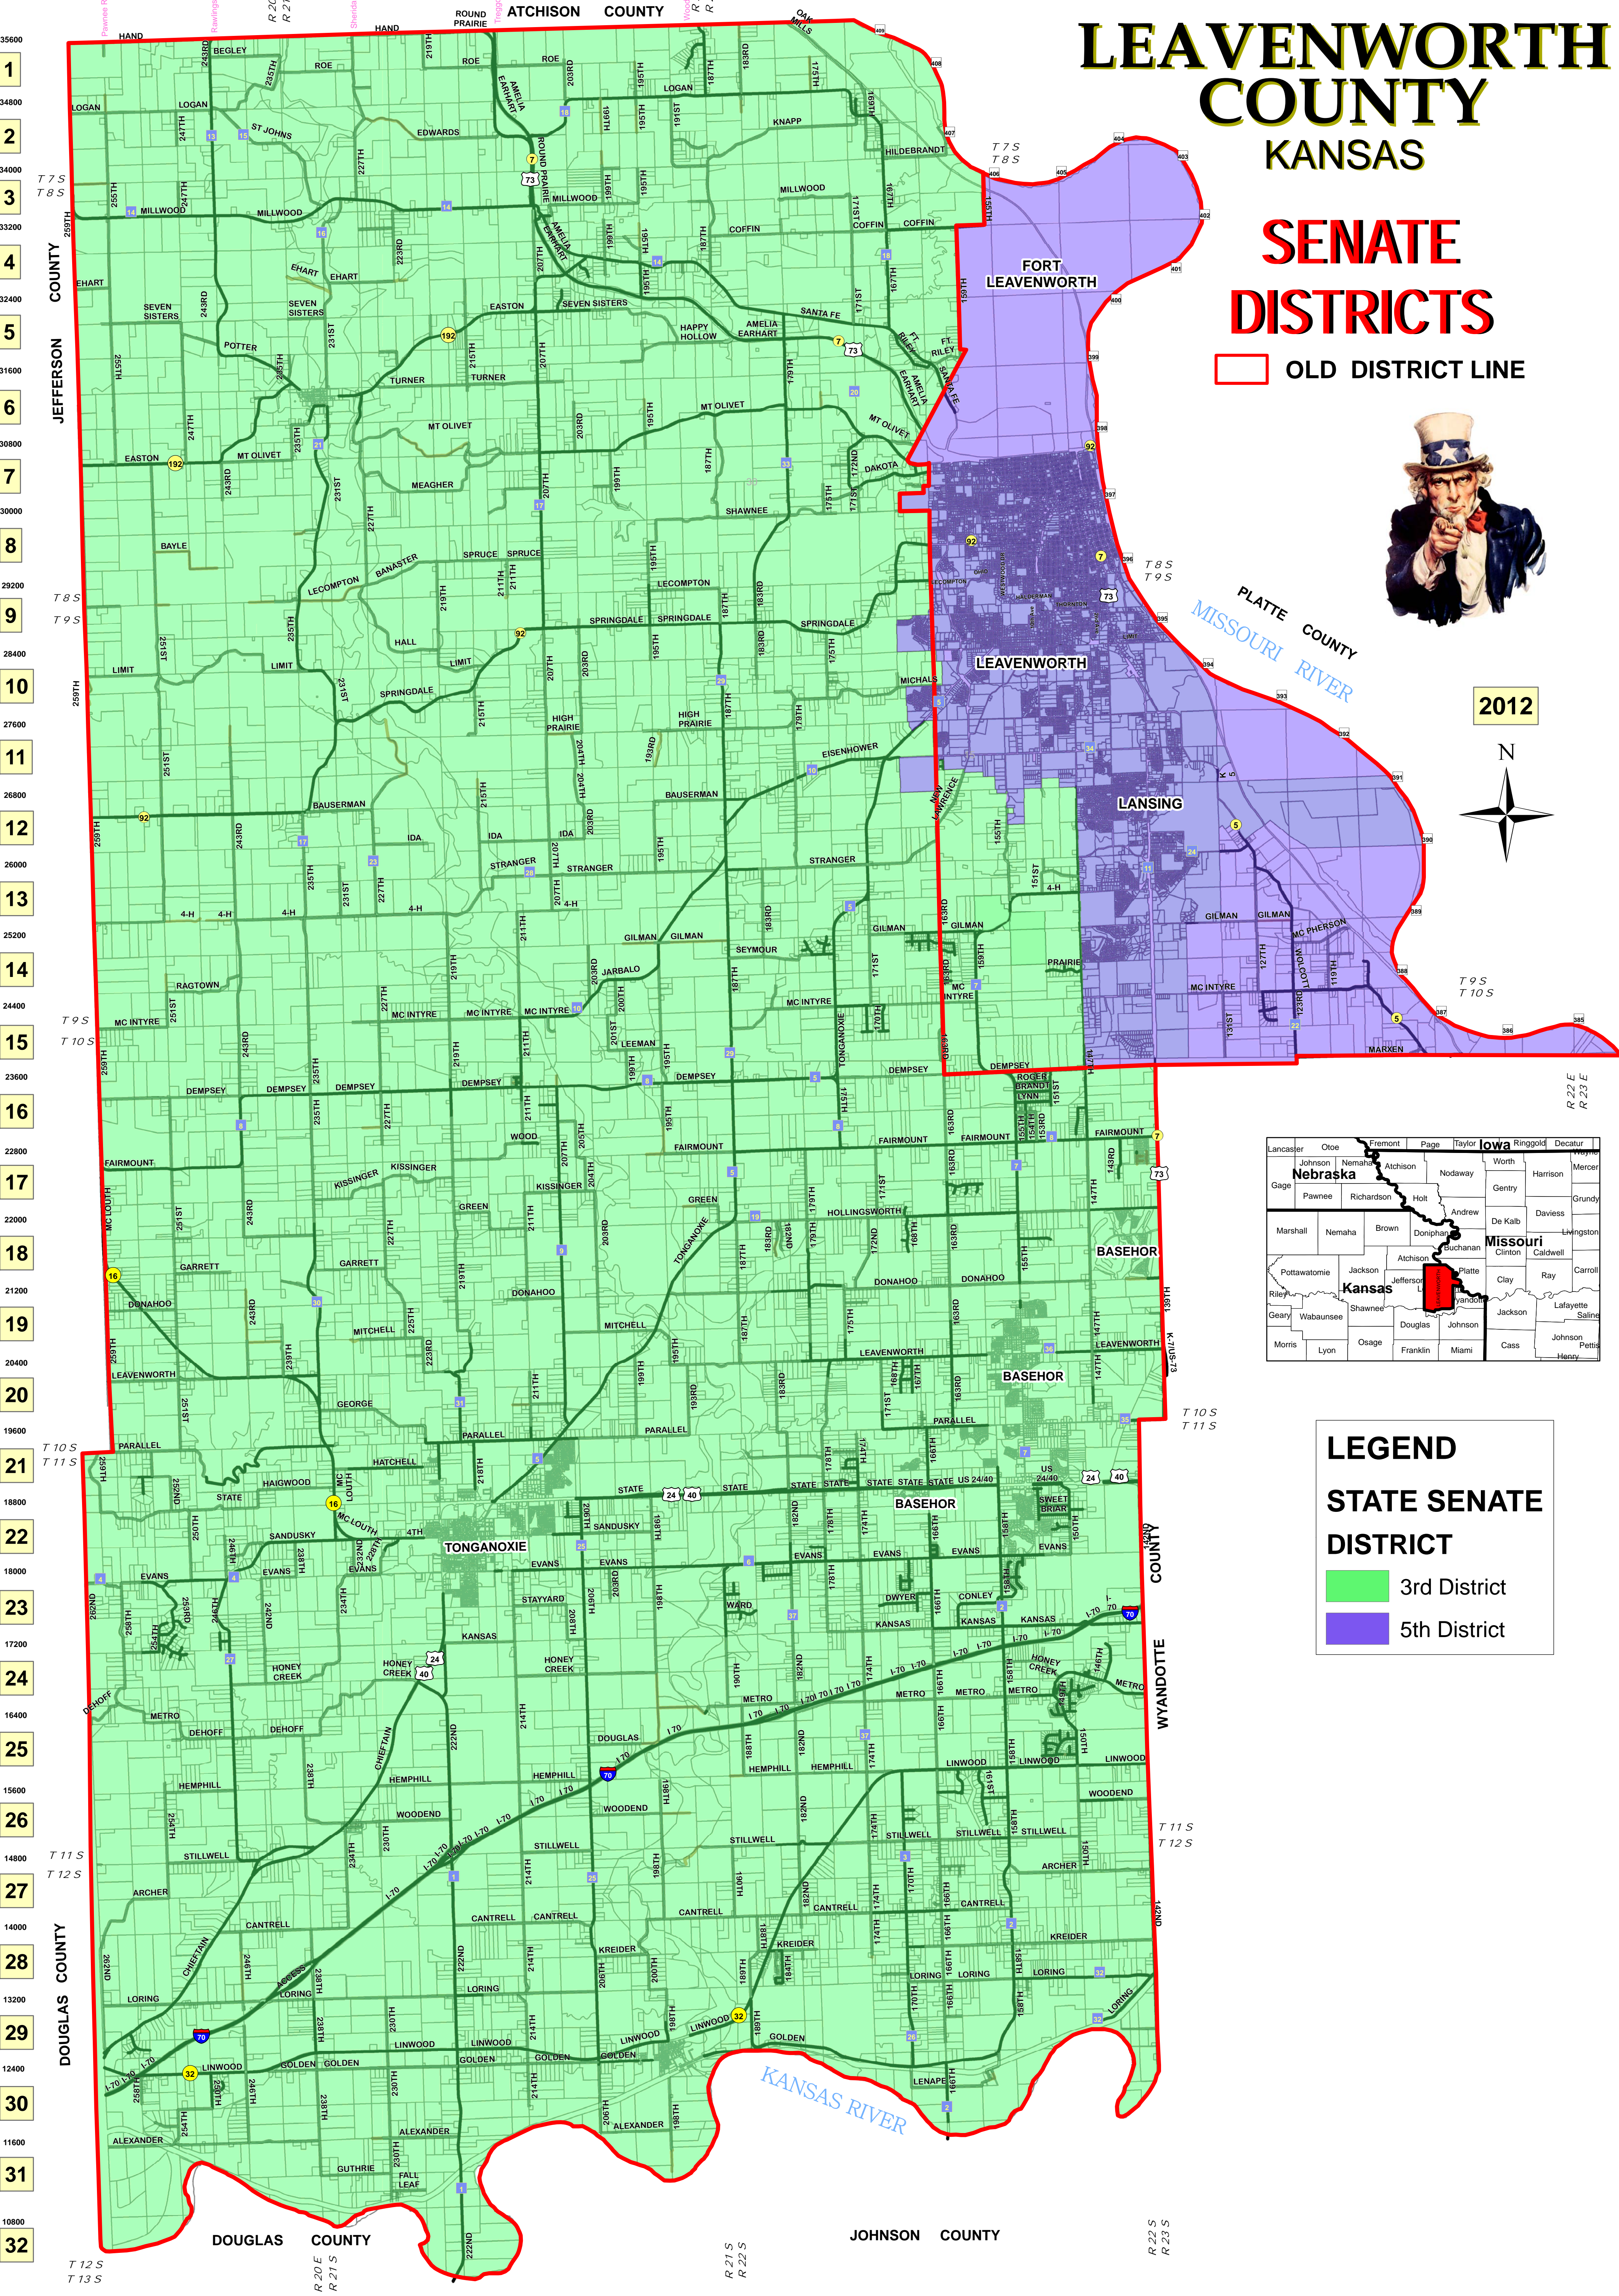

A B C D E F G H I J K L M N O P Q R S T

# LEAVENWORTH COUNTY KANSAS

## SENATE DISTRICTS

OLD DISTRICT LINE

2012

**LEGEND**

**STATE SENATE DISTRICT**

- 3rd District
- 5th District

THIS MAP IS PROJECTED IN REAL WORLD COORDINATES. HOWEVER IT IS NOT INTENDED FOR LEGAL PURPOSES. ACCURACY IS NOT GUARANTEED.

LEAVENWORTH COUNTY COMMISSION  
ROBERT HOLLAND  
CLYDE GRABER  
JOHN FLOWER

Drawn by: Jeff Culbertson  
Wayne Doty  
Charles Sanderson